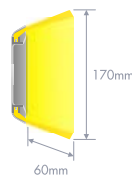

Advantages:

- Suitable for light weeds and decorative paving
- The lighter weight makes the **FSSB238** especially suitable for electric brush cutters
- Spark-free
- Thanks to the included adapter ring, the brush can be applied to any brush cutter
- Easy to assemble
- Available directly from stock

ITEM NUMBER	AXIS HOLE Ø	FILLING	FILL MATERIAL	HAIR LENGTH VISIBLE	MAX. REVS	BRUSH DIAMETER Ø	BRUSH CORE DIAMETER Ø
SRKO230002	25.4/*20	Volledig	PP 2,8x2,6	60	8000	200	140
SRKO230004	25.4/*20	Volledig	PP 2,8x2,6	60	8000	170	130

*When the included adapter ring is applied.