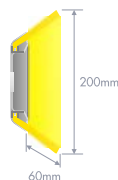

STRIMMER BRUSH SYNTHETIC WIRES

SRKO230002