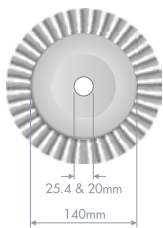

STRIMMER BRUSH TWISTED STEEL WIRE KNOT

SRKO230001