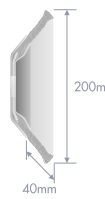

STRIMMER BRUSH TWISTED STEEL WIRE KNOT

SRKO230001