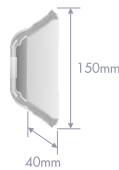

Advantages:

- Suitable for heavy weeds
- The lighter weight makes the **FSSB237** especially suitable for electric brush cutters
- Thanks to the included adapter ring, the brush can be applied to any brush cutter
- Easy to assemble
- Available directly from stock

ITEM NUMBER	AXIS HOLE Ø	FILLING	FILL MATERIAL	HAIR LENGTH VISIBLE	MAX. REVS	BRUSH DIAMETER Ø	BRUSH CORE DIAMETER Ø
SRKO230001	25.4/*20	36 plukken	Staal 0,5	40	8000	200	140
SRKO230003	25.4/*20	36 plukken	Staal 0,5	40	8000	150	100

*When the included adapter ring is applied.